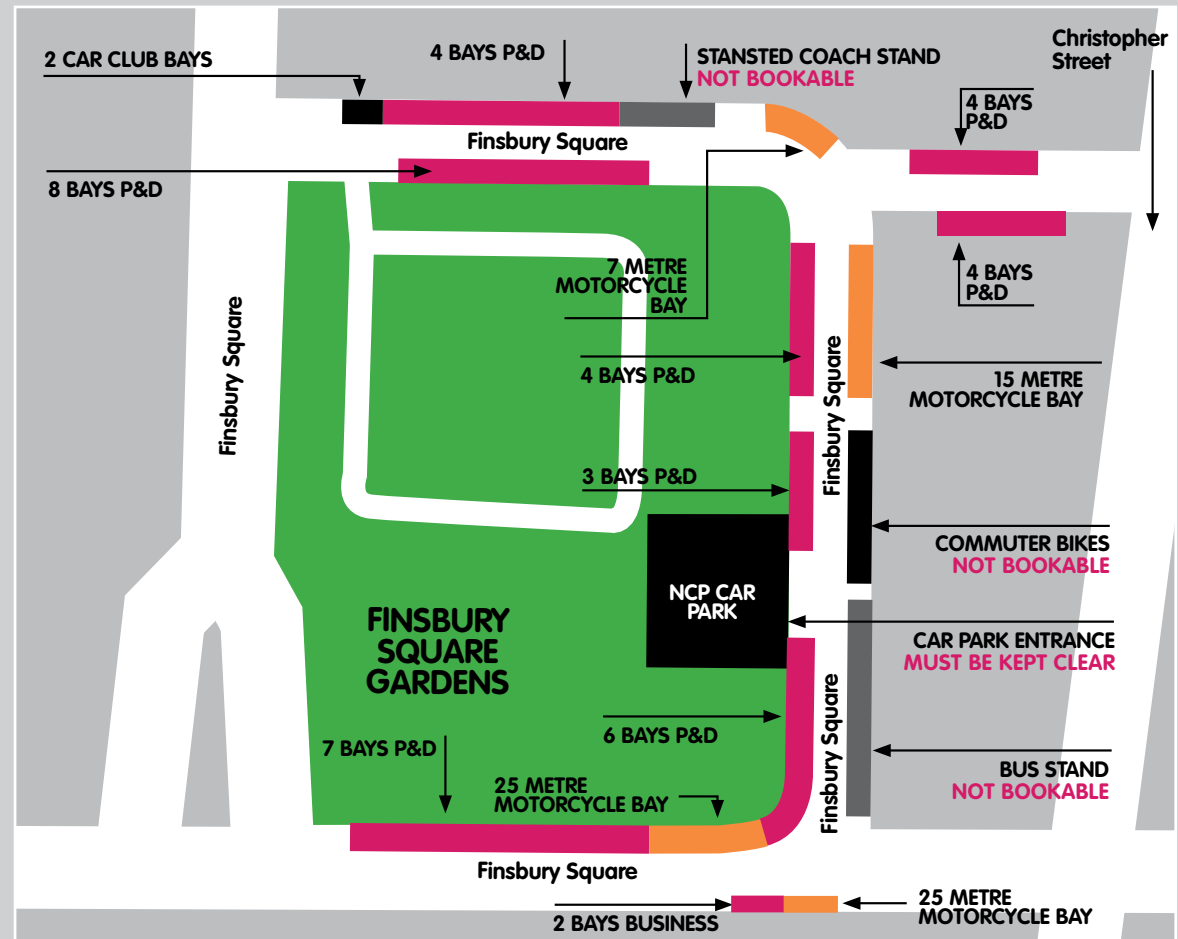

Finsbury Square

Finsbury Square Unit Base (Suspensions) T&Cs

- Suspensions for Unit Base Parking only permitted at weekends and bank holidays.
- All bays can be suspended including Motorcycle and Business Bays
- Availability depends on other works in the area (Highways) and events in the park
- Bays can be suspended from Friday at 6.30pm. You cannot cone in advance of this time.
- You will not be charged for Sundays or Bank Holidays unless it is your only day there.
- Please be mindful of where any slideouts are placed as buses and other traffic MUST be able to pass freely
- Access for crew cars or for the hard standing on the East side of the Square must be arranged with NCP
- THE CARRIAGEWAY MUST NOT BE RESTRICTED AT ANY TIME
- No vehicles should be parked alongside vehicles with slide-outs –generators, mini-buses, Unit cars, etc
- Slide outs must not restrict pedestrian use of the pavement
- Generators must not be refueled on site