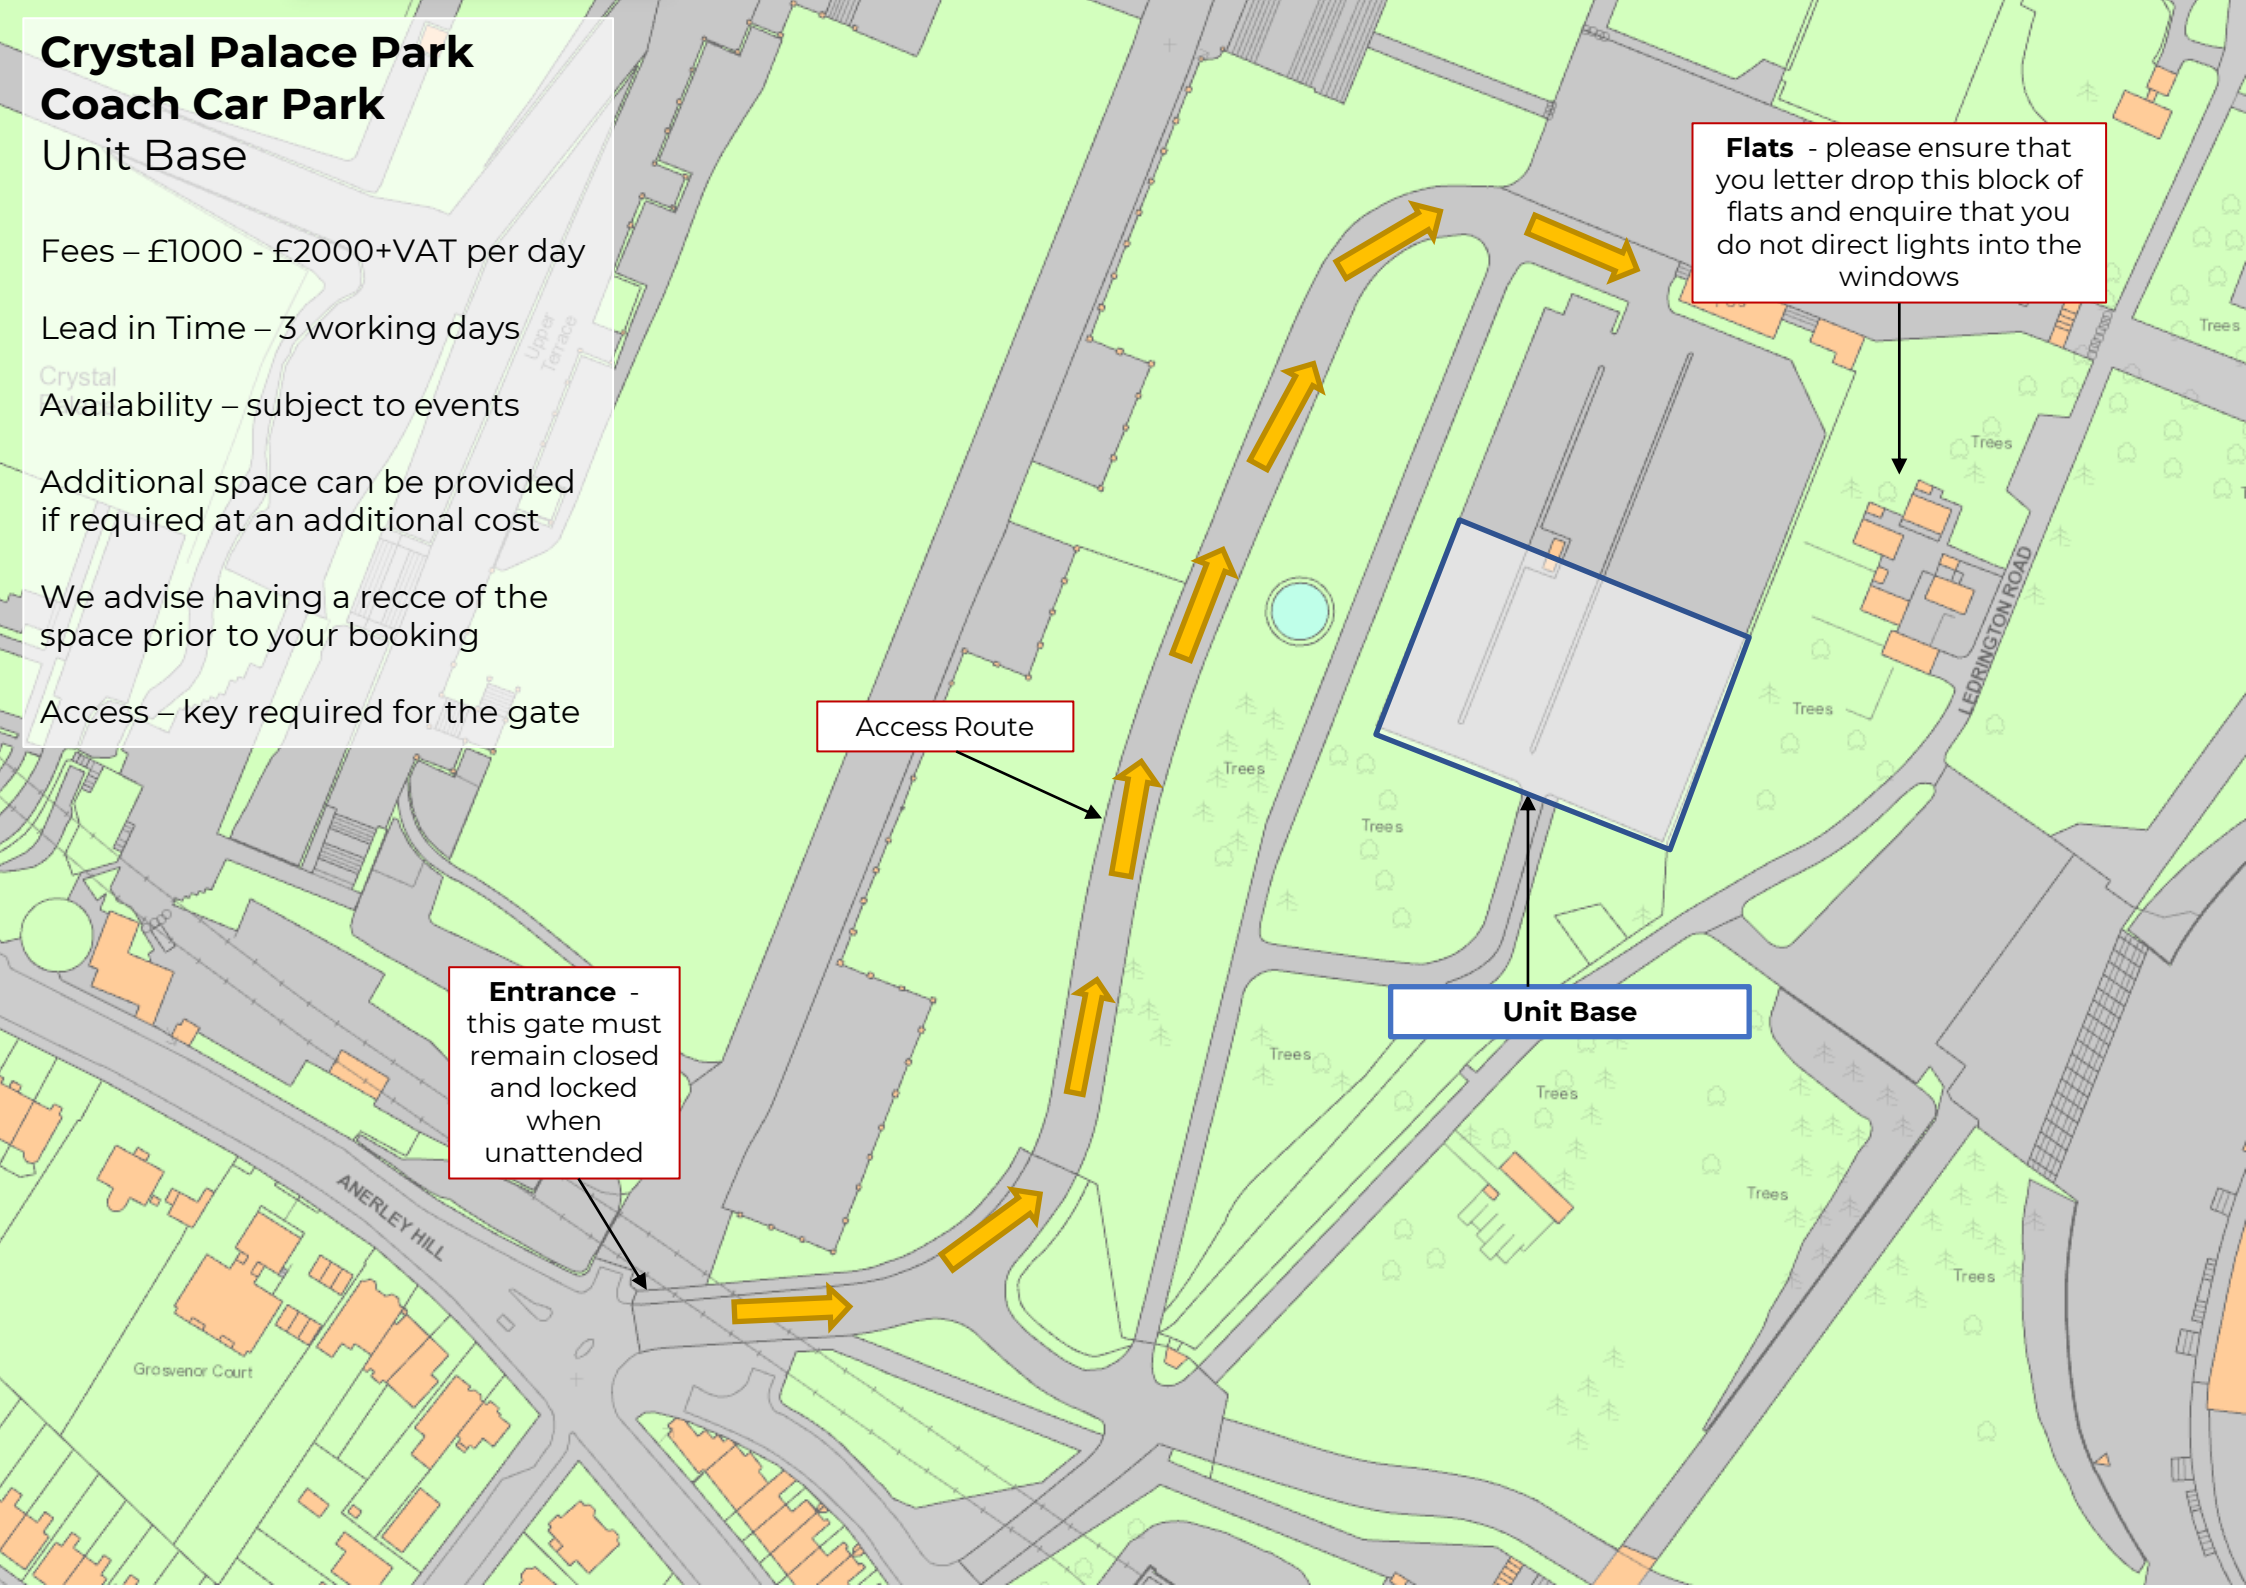

We advise having a recce of the
space prior to your booking

Access – key required for the gate

Flats - please ensure that
you letter drop this block of
flats and enquire that you
do not direct lights into the
windows

Access Route

Entrance -
this gate must
remain closed
and locked
when
unattended

Unit Base